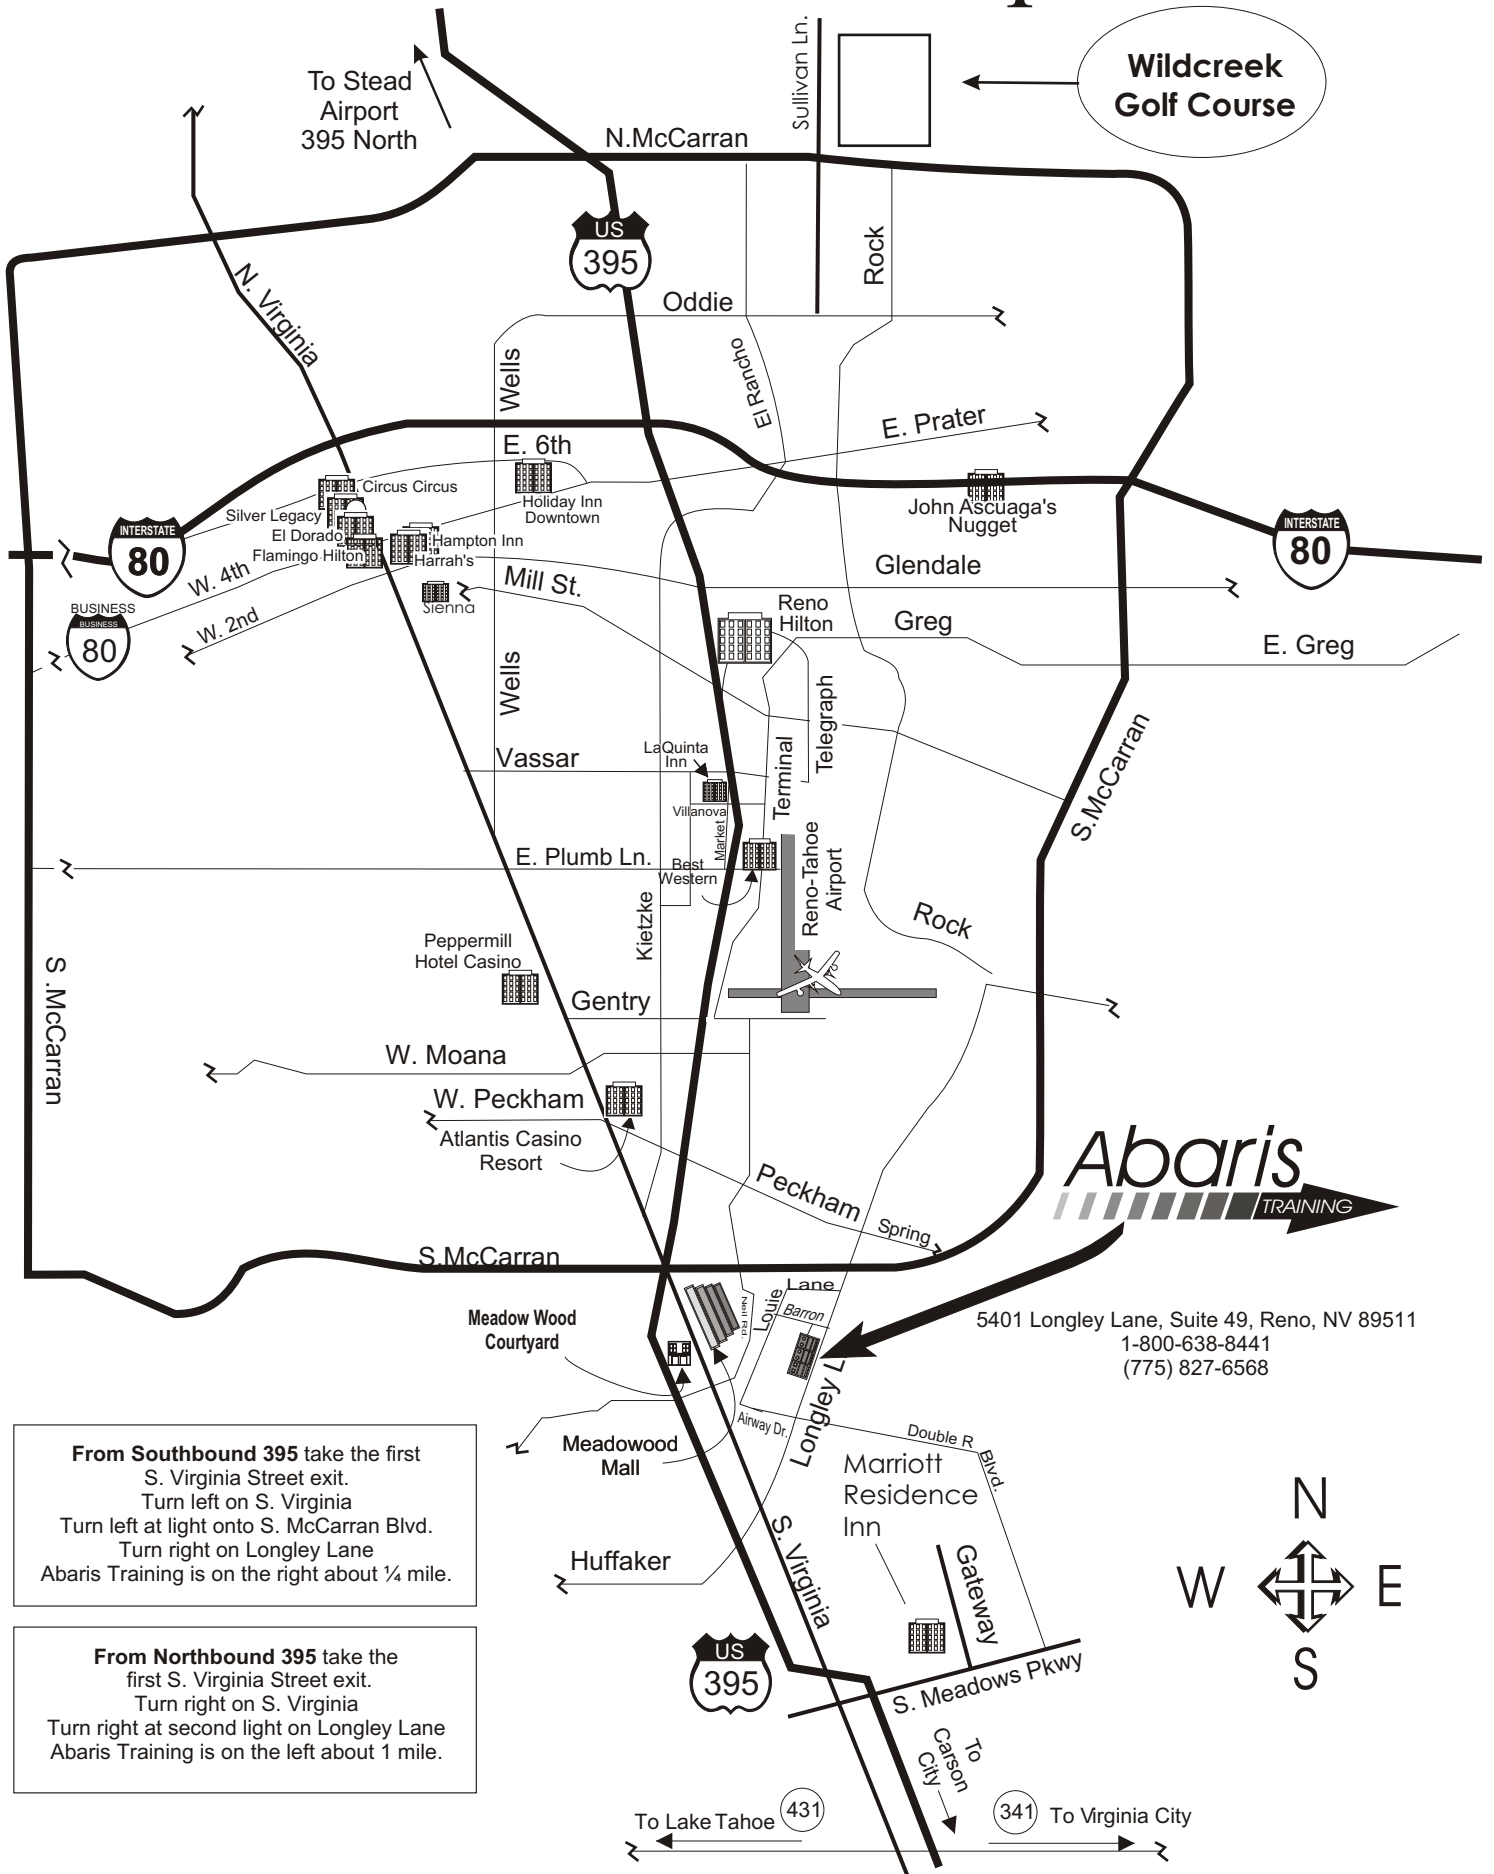

# Reno Area Map

Wildcreek Golf Course

To Stead Airport  
395 North

**Abaris**  
TRAINING

5401 Longley Lane, Suite 49, Reno, NV 89511  
1-800-638-8441  
(775) 827-6568

**From Southbound 395** take the first S. Virginia Street exit.  
Turn left on S. Virginia  
Turn left at light onto S. McCarran Blvd.  
Turn right on Longley Lane  
Abaris Training is on the right about 1/4 mile.

**From Northbound 395** take the first S. Virginia Street exit.  
Turn right on S. Virginia  
Turn right at second light on Longley Lane  
Abaris Training is on the left about 1 mile.

To Lake Tahoe (431)      To Carson City      (341) To Virginia City