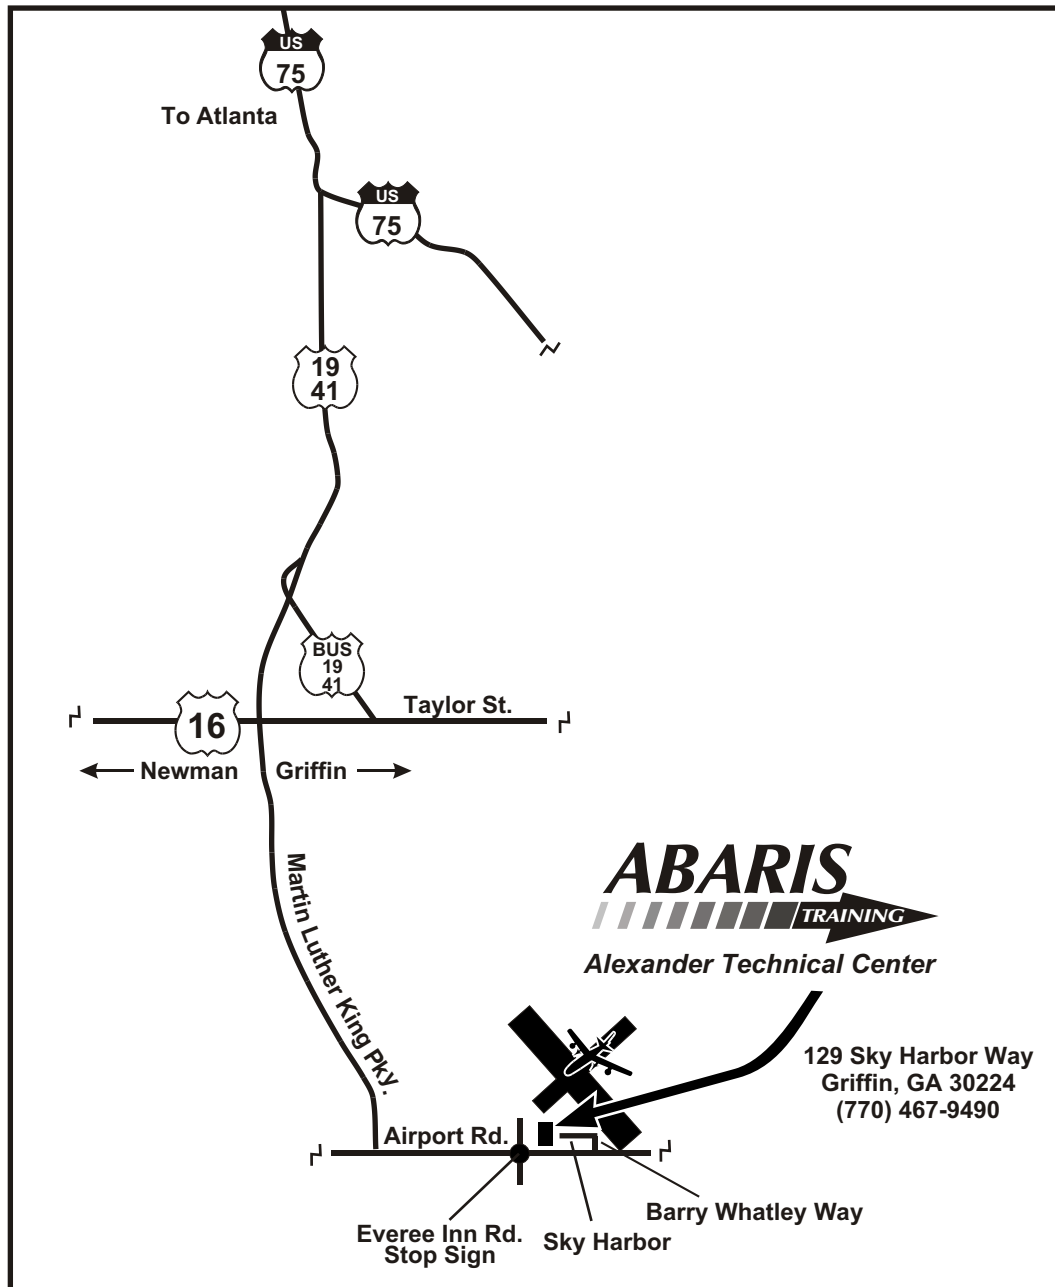

# Griffin Area Map

From Atlanta

Go south on Interstate 75 to 19-41. Stay on 19-41 past the interchange with BUS 19-41. DO NOT take the BUS 19-41 Expressway.)

Continue under Hwy 16 (Taylor St.), 19-41 becomes Martin Luther King Parkway.

Continue until you come to Airport Road (traffic light)

Turn left.

Continue on Airport road through Everee Inn Road (stop sign) until you reach Barry Whatley Way (just past the park).

Turn left

Take another left onto Sky Harbor Way and follow the paved road to Alexander Technical Center on the southwest ed of the airport.